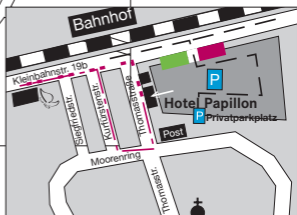

Closely linked motorways are the A 40 from the Ruhrgebiet direction (exit: Kempen) and from the Venlo direction (exit: Wachtendonk), the A 57 to junction Moers (then change to the A 40 in the Venlo direction, exit: Kempen), the A 61 from Koblenz (exit: Süchteln, via Grefrath to Kempen).