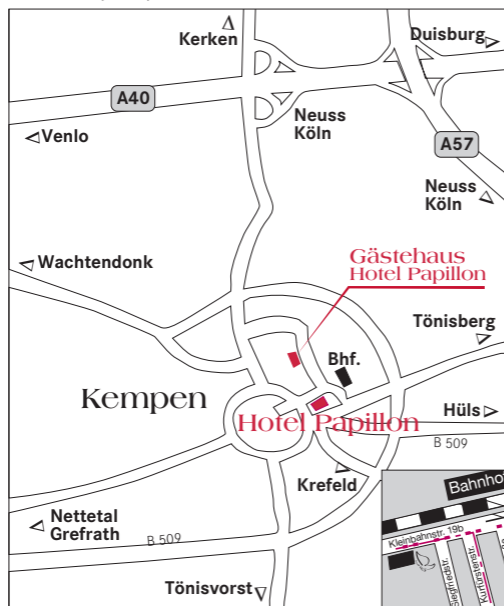

No Stress,  
no stop and go,  
the way to us.

The HOTEL PAPILLON is only 2 minutes away from the Kempen station with direct railway connections to Krefeld, Düsseldorf, Cologne, Geldern and Kleve. Easy access to Düsseldorf Airport and Niederrhein Airport (Weeze Laarbruch).

Closely linked motorways are the A 40 from the Ruhrgebiet direction (exit: Kempen) and from the Venlo direction (exit: Wachtendonk), the A 57 to junction Moers (then change to the A 40 in the Venlo direction, exit: Kempen), the A 61 from Koblenz (exit: Süchteln, via Grefrath to Kempen).